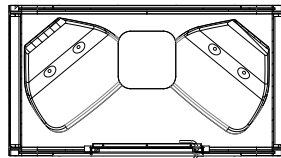

MEASUREMENTS

Size: 221 cm x 220 cm x 120 cm (h w d)

Interior size: 200 cm x 200 cm x 116 cm

Door: Left or right handed, width 88 cm

Weight: 700 kg

FURNITURE OPTIONS

Seat & Table: Several options available (please see back)

Chair: Not included

Table: White Formica laminate on Birch plywood with white wax trim, 2 x power socket, width 100 cm, depth 56 cm, height 72 cm (fixed table), height 65–125 cm (adjustable), shelf for computer charger

Lighting: Luxo Ninety white on table

Other: Two coat hangers, wheelchair compatible with ramp

- Concentrate
- Get virtual
- Interview
- Relax

Betty's Café

Chairs: 2 x Betty Loung Chair (Light Gray, Kvadrat Remix 2 123)
Table: height 62 cm. Light: Pluriel Black.