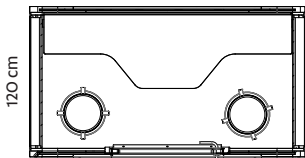

MEASUREMENTS

Size: 221 cm x 220 cm x 120 cm (h w d)

Interior size: 200 cm x 200 cm x 116 cm

Door: Left or right handed, width 88 cm

Weight: 700 kg

FURNITURE OPTIONS

Seat & Table: Several options available (please see back)

Table Material, heavy duty: White Formica laminate on Birch plywood with white wax trim

Working with PAL

221 cm

Chairs: 2 x PAL 80 cm white.
Table: height 110 cm.
Light: Pluriel Black.

120 cm

220 cm

A high table and handy bar stools makes this decor option very efficient for short-term sessions. The shape of the desk is suitable for the teamwork of two, private sessions or video conferences. Working with PAL comes with pleasant LED lighting, two power sockets and stylish coat hangers.

Chairs: 2 x PAL 65 cm / 80 cm. Painted white / black / yellow. Chairs fit under the table.

Table: White Formica laminate on Birch plywood with white wax trim, 2 x power socket, depth 60 cm / 33 cm, height 90 cm / 110 cm, width 200 cm

Chair: Not included

Table: White Formica laminate on Birch plywood with white wax trim, 2 x power socket, width 100 cm, depth 56 cm, height 72 cm (fixed table), height 65–125 cm (adjustable), shelf for computer charger