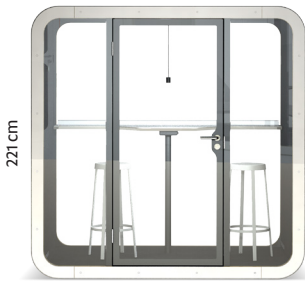

MEASUREMENTS

Size: 221 cm x 220 cm x 120 cm (h w d)

Interior size: 200 cm x 200 cm x 116 cm

Door: Left or right handed, width 88 cm

Weight: 700 kg

FURNITURE OPTIONS

Seat & Table: Several options available (please see back)

Table Material, heavy duty: White Formica laminate on Birch plywood with white wax trim

Working with PAL

221 cm

Chairs: 2 x PAL 80 cm white.
Table: height 110 cm.
Light: Pluriel Black.

120 cm

220 cm

A high table and handy bar stools makes this decor option very efficient for short-term sessions. The shape of the desk is suitable for the teamwork of two, private sessions or video conferences. Working with PAL comes with pleasant LED lighting, two power sockets and stylish coat hangers.

Chairs: 2 x PAL 65 cm / 80 cm. Painted white / black / yellow. Chairs fit under the table.

Table: White Formica laminate on Birch plywood with white wax trim, 2 x power socket, depth 60 cm / 33 cm, height 90 cm / 110 cm, width 200 cm

Chair: Not included

Table: White Formica laminate on Birch plywood with white wax trim, 2 x power socket, width 100 cm, depth 56 cm, height 72 cm (fixed table), height 65–125 cm (adjustable), shelf for computer charger