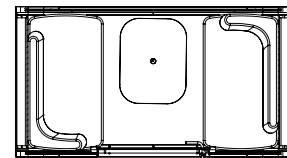

MEASUREMENTS

Size: 221 cm x 220 cm x 120 cm (h w d)

Interior size: 200 cm x 200 cm x 116 cm

Door: Left or right handed, width 88 cm

Weight: 700 kg

FURNITURE OPTIONS

Seat & Table: Several options available (please see back)

Chair: Not included

Table: White Formica laminate on Birch plywood with white wax trim, 2 x power socket, width 100 cm, depth 56 cm, height 72 cm (fixed table), height 65–125 cm (adjustable), shelf for computer charger

Chairs: 2 x Betty Loung Chair (Light Gray, Kvadrat Remix 2 123)

Table: White Formica laminate on Birch plywood with white wax trim, 2 x power socket, 46 cm x 46 cm, height 62 cm

Lighting: LED / Pluriel black

Other: Two coat hangers

- Concentrate
- Get virtual
- Interview
- Relax

Meeting Maggie

Chairs: 2 x Maggie sofa (L+L / L+R / R+R) (Gray, Kvadrat Canvas 154).
Table: height 70 cm. Light: Pluriel Black.

Maggie chairs with low backs can be adjusted to many positions. This variation is suitable for meetings, brainstorming and more. The small table can be adjusted into any direction – depending on whether you need it for your coffee mug or laptop. The LED lighting and two power sockets take care of your eyes and devices.