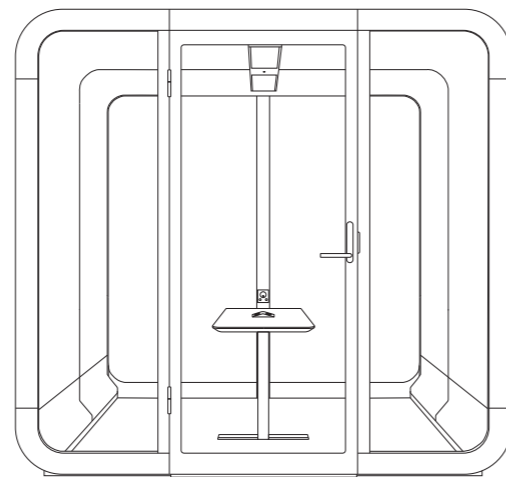

50's Blue
Divina MD #813 Kvadrat

Technical specifications

More about Framery 2Q on our website

	Features
Exterior	Painted sheet metal
Glass	Sound control laminated glass
Frame and table	Formica laminate on birch plywood with varnish trim
Solid walls, roof and floor	A sandwich element of sheet metal, birch plywood, recycled acoustic foam and acoustic felt. An anti-static and stain resistant low loop pile carpet for interior floor.
Weight (without furniture)	950 kg / 2094 lb
Airflow	Total airflow is 121 l/s / 436 m³/h (Minimum recommended space for the air to circulate is 20 cm / 7,9 in above the pod)
Acoustics	Speech level reduction (D _{s,A}) according to ISO 23351-1 testing method: 29 dB

	Measurements - cm	Measurements - in
Exterior	220 cm x 235 cm x 280 cm (height, width, depth)	86,6 in x 92,4 in x 110,4 in (height, width, depth)
Interior	210 cm x 215 cm x 267 cm (height, width, depth)	82,7 in x 84,6 in x 105,1 in (height, width, depth)
Door (left-handed only)	Doorway 86 cm - Clear opening width 82 cm	Doorway 33,8 in - Clear opening width 32,3 in
Table	Framery 2Q Standard - working height: Standard table: 72 cm High table: 90 cm Framery 2Q Lounge : Wall shelf: 175 cm (length) Piaggio table: 63 cm x 42 cm x 36 cm (height, width, depth)	Framery 2Q Standard - working height: Standard table: 28,3 in High table: 35,4 in Framery 2Q Lounge : Wall shelf: 68,9 in (length) Piaggio table: 24,8 in x 16,5 in x 14,2 in (height, width, depth)