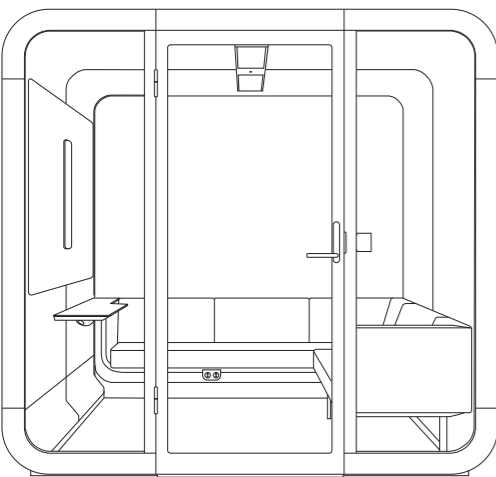

Features
Exterior	Painted sheet metal
Glass	Sound control laminated glass
Frame and table	Formica laminate on birch plywood with varnish trim
Solid walls, roof and floor	A sandwich element of sheet metal, birch plywood, recycled acoustic foam and acoustic felt. An anti-static and stain resistant low loop pile carpet for interior floor.
Weight (without furniture)	950 kg / 2094 lb
Airflow	Total airflow is 121 l/s / 436 m³/h (Minimum recommended space for the air to circulate is 20 cm / 7,9 in above the pod)
Acoustics	Speech level reduction (D_{s,A}) according to ISO 23351-1 testing method: 29 dB

	Measurements - cm	Measurements - in
Exterior	220 cm x 235 cm x 280 cm (height, width, depth)	86,6 in x 92,4 in x 110,4 in (height, width, depth)
Interior	210 cm x 215 cm x 267 cm (height, width, depth)	82,7 in x 84,6 in x 105,1 in (height, width, depth)
Door (left-handed only)	Doorway 86 cm - Clear opening width 82 cm	Doorway 33,8 in - Clear opening width 32,3 in
Table	Framery 2Q Standard - working height: Standard table: 72 cm High table: 90 cm Framery 2Q Lounge : Wall shelf: 175 cm (length) Piaggio table: 63 cm x 42 cm x 36 cm (height, width, depth)	Framery 2Q Standard - working height: Standard table: 28,3 in High table: 35,4 in Framery 2Q Lounge : Wall shelf: 68,9 in (length) Piaggio table: 24,8 in x 16,5 in x 14,2 in (height, width, depth)

Standard: Power cord can be led from the floor. The cord length is 2,7 m / 106,3 in

Lounge: Power cord can be only led out of the bottom from back-side of the pod, the length is 3,5 m / 137,8 in

	Power	
Power consumption	42 W while in use (Default) LED lights: 24 W Fans in total: 18 W 5 W standby power consumption Fans are working on 25 % of the maximum power	Maximum power consumption: 45 W total LED light ceiling: 27 W Fans in total: 18 W Input: 100-240 VAC, 8.0 A, 50-60 Hz
Outlets	Framery 2Q Empty 3 power sockets + 2 Twin USB chargers Framery 2Q Standard 4 power sockets + 2 Twin USB chargers + HDMI Both outlet options available for order with LAN	Framery 2Q Lounge Wall shelf 2 power sockets + 2 Twin USB chargers Clint sofa 4 power sockets (2 under each sofa)
Output values	Output VAC (power socket): 100-240 VAC, 6,6 A, 50-60 Hz Output USB (TUF) charging: Maximum combined output of 5 A at 5 VDC (25 W)	

All electric components can be changed if there is a malfunction. Power consumption is a constant value that is determined by the power usage of the pods' internal components (electric unit, motion detector, light and fans). Framery's products can be plugged into a wall socket. The pods have their own power supplies that give 24 V DC to the lights and 12 V DC to the fans. The lights and fans are operated by a motion detector. Inside the pods, there are country-specific power outlets for charging mobile devices.