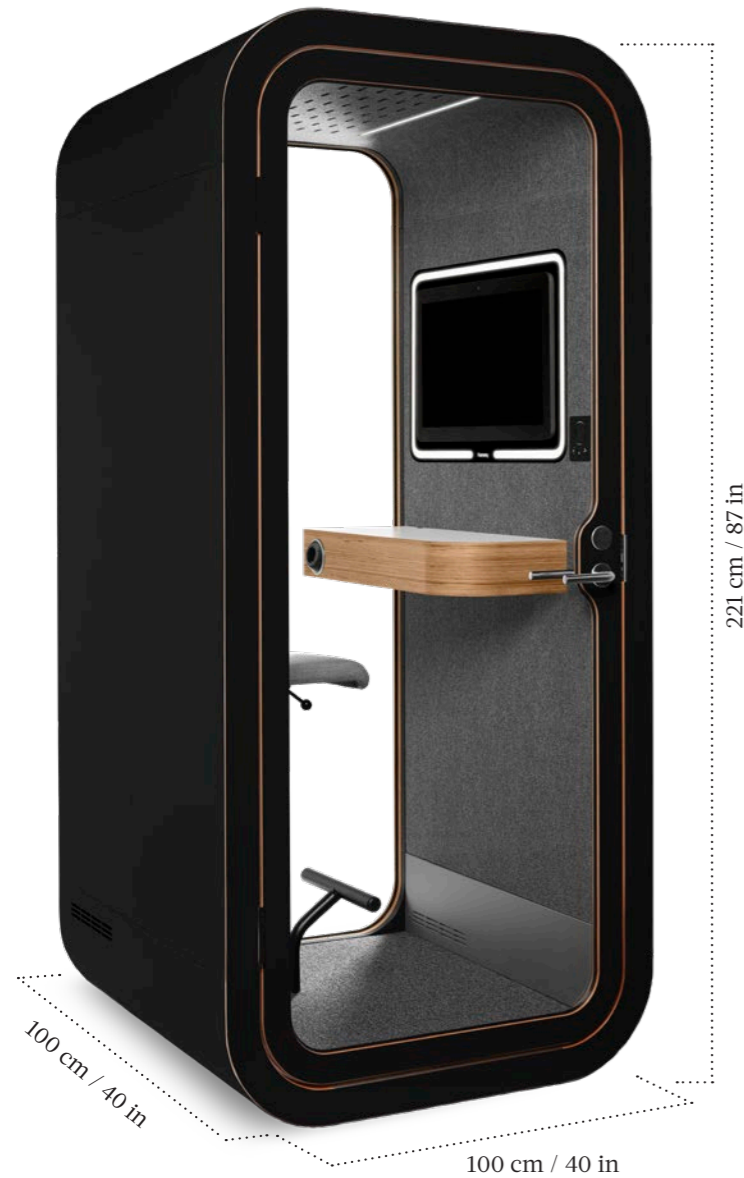

Perfect for you

How do you work best? Choose the interior layout that best suits your needs.

For quick calls

If you work best on your feet, choose Framery O without a seat. Perfect for those quick ad-hoc calls and standing work. Installation is fast and the pod is ready to be used the same day it's delivered.

Videoconferences are here to stay

Framery O is also available in the Video Conference Ready variant. A tilting screen bracket and the LED lighting surrounding the screen provide optimal conditions for videoconferences, with the control panel enabling you to adjust the lighting and airflow inside the pod.

Technical specifications

Regular
13 x 70 x 28,5 cm
5,1 x 27,5 x 11,2 in

Wide
12 x 75 x 30 cm
4,7 x 29,5 x 11,8 in

Adjustable stool
68,5 - 81,5 cm
26,8 - 31,9 in

Framery O options

Standard

- Frame, exterior and seat colors
- 2 Table options (Regular, Wide)
- Wireless charger (for Wide table)
- Self-closing hinges
- Electromechanical code lock
- LAN

Control Panel

Screen bracket

Screen specifications:
Tilting screen bracket. Maximum display size 24" with flat VESA 100 x 100 mounting surface. Screen not included

Features

Exterior	Painted sheet metal or brushed stainless steel
Glass	Sound control laminated glass
Frame and table	Formica laminate on birch plywood with varnish trim
Solid walls, roof and floor	A sandwich element of sheet metal, birch plywood, recycled acoustic foam and acoustic felt. An anti-static and stain resistant low loop pile carpet for interior floor.
Weight	320 kg / 705 lb
Airflow	Total airflow is 21,5 l/s / 77,4 m ³ /h (Minimum recommended space for the air to circulate is 5 cm / 1,9" on the sides - 15 cm / 5,9" above the pod.)
Acoustics	Speech level reduction (D _{s,A}) according to ISO 23351-1 testing method: 30 dB