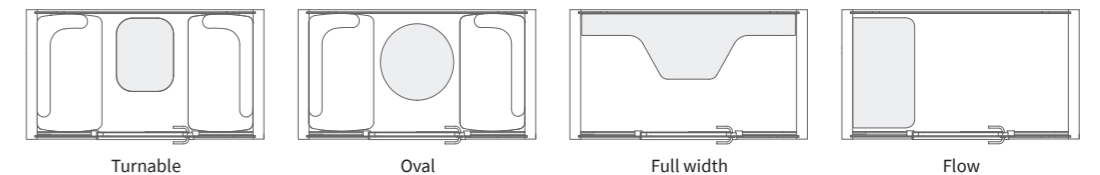

Power cord can be led out of the bottom corners of the pod. The cord length outside the pods is 4,5 m / 177 in.

Framery Q	Measurements - cm	Measurements - in
Exterior	222 cm x 220 cm x 120 cm (height, width, depth)	87,4 in x 86,6 in x 47,2 in (height, width, depth)
Door	Doorway 86 cm Clear opening width 82 cm	Doorway 33,8 in Clear opening width 32,3 in
Tables	Meeting Maggie Turnable: 70 cm x 71 cm x 53 cm (height, width, depth) Oval: 70 cm x 71 cm x 68 cm (height, width, depth) Meeting Maggie and Working With PAL Full width: 200 cm x 60 cm (width, depth) Flow Adjustable electric table: 100 cm x 56 cm (width, depth) 65 cm - 125 cm (height adjustment)	Meeting Maggie Turnable: 27,5 in x 28 in x 20,8 in (height, width, depth) Oval: 27,5 in x 28 in x 26,8 in (height, width, depth) Meeting Maggie and Working With PAL Full width: 78,7 in x 23,6 in (width, depth) Flow Adjustable electric table: 39,4 in x 22 in (width, depth) 25,6 in - 49,2 in (height adjustment)
PAL stools	PAL 90: 65 cm (height) PAL 110: 80 cm (height)	PAL 90: 25,6 in (height) PAL 110: 31,5 in (height)