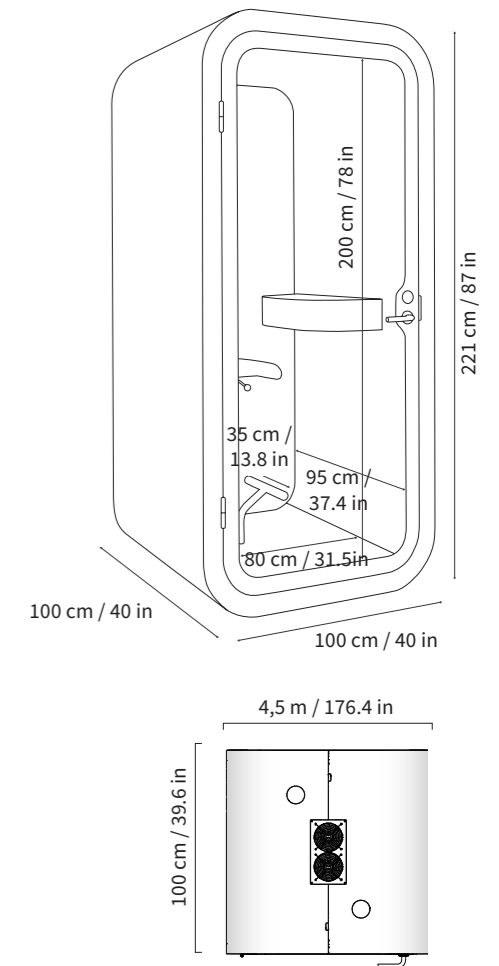

### Table

## Technical Specifications

<b>Size</b>	221 cm x 100 cm x 100 cm (h, w, d) 87 in x 40 in x 40 in (h, w, d) With castors (comes with movability kit) extra 2 cm / 0.8 in in height
<b>Weight</b>	320 kg / 705 lb
<b>Ventilation space</b>	Minimum recommended space for air to circulate Sides: 5 cm / 1.9 in Above: 15 cm / 5.9 in
<b>Acoustics</b>	30 dB (Speech level reduction according to ISO-23351-1 testing method)
<b>Airflow</b>	Total airflow is 21,5 l/s, 45 CFM (77,4 m <sup>3</sup> /h) On standby mode the fans are working on 25 % of the maximum power.
<b>Lighting</b>	LED-Light: 4000 K and 300 lux
<b>Exterior materials</b>	Exterior Painted sheet metal or brushed stainless steel. Glass Sound control laminated glass. Frame Formica laminate on birch plywood with varnish trim.
<b>Interior materials</b>	Solid walls and roof: A sandwich element of sheet metal, birch plywood, recycled acoustic foam and acoustic felt. An anti-static and stain resistant low loop pile carpet for interior floor. Table Formica laminate on birch plywood with varnish trim.

#### Regular table

13 cm × 70 cm × 28,5 cm (height, width, depth)  
5.1 in × 27.5 in × 11.2 in (height, width, depth)  
Table height from floor: 102,5 cm / 39.6 in

#### Wide table

12 cm × 75 cm × 30 cm (height, width, depth)  
4.7 in × 29.5 in × 11.8 in (height, width, depth)  
Table height from floor: 102,5 cm / 39.6 in