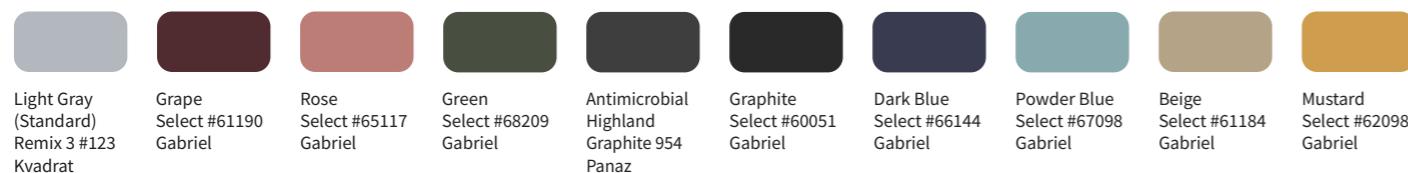

Perfect for you

How do you work best? Design the pod to suit your needs.

The Quick Call Package includes the basic features of a single-person pod that are needed for having a private phone call without disturbing your colleagues. In addition to superior sound insulation, it has a white high-pressure laminated table, acoustic interior felt, anti-static carpet, occupancy sensor, LED lighting and power outlet. Seat not included.

The Standard Package expands the use of a single-person pod to also include heads-down work. In addition to the core features of Framery O, it includes a fixed height-adjustable Tovi stool and power source with USB-C+A outlets.

The Color Package lets you select from all of the color options available for Framery O - making it an affordable way to fully personalize the pod. Select the color of the table, seat fabric, exterior covers, door and door frame.

Colors

Exterior

Frame

Table

Seat fabrics

Technical Specifications