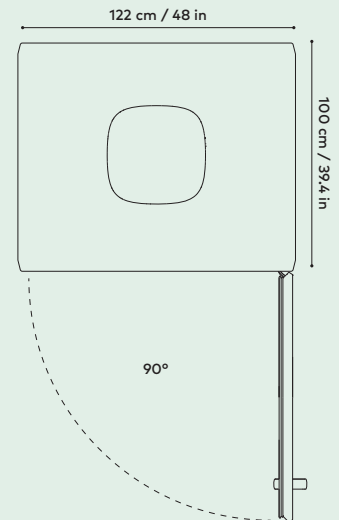

POWER

Power consumption	WHILE IN USE 34.5W on standard configuration. Standard configuration: • LED lights: 23.5W. • Fans in total: 7W. • Other components: 4W. STANDBY MODE 6W. Input 100–240 VAC, 10.0 A, 50–60 Hz.
Outlets	Power socket, USB-C charger. Optional Wireless charger and LAN port.
Output values	Output AC (power socket) 100–240VAC, 6.6A, 50–60 Hz. Output USB C charger: 18W. Output Qi wireless charger: 10W.
Radio networks	LTE-FDD: B1/B2/B3/B4/B5/B7/B8/B12/B13/B18/B19/B20/B25/B26/B28 LTE-TDD: B38/B39/B40/B41 WCDMA: B1/B2/B4/B5/B6/B8/B19 GSM: B2/B3/B5/B8 BLE.
Output powers	BLE 10 dBm, LTE 23 dBm, GSM 850/900 33 dBm, GSM 1800/1900 30 dBm, WCDMA 24 dBm.

DIMENSIONS

Framery One is
UL GREENGUARD GOLD
certified

Framery One shipped in North
America is UL 962 listed