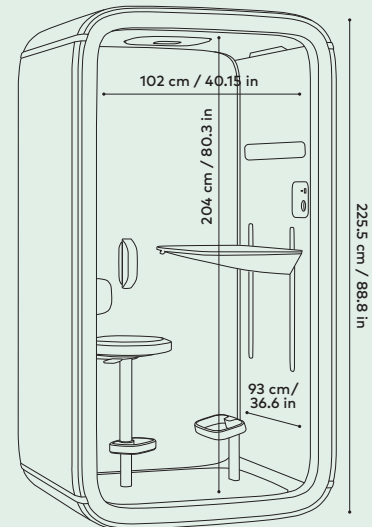

POWER

Power consumption	WHILE IN USE 34.5W on standard configuration. Standard configuration: • LED lights: 23.5W. • Fans in total: 7W. • Other components: 4W. STANDBY MODE 6W. Input 100–240 VAC, 10.0 A, 50–60 Hz.
Outlets	Power socket, USB-C charger. Optional Wireless charger and LAN port.
Output values	Output AC (power socket) 100–240VAC, 6.6A, 50–60 Hz. Output USB C charger: 18W. Output Qi wireless charger: 10W.
Radio networks	LTE-FDD: B1/B2/B3/B4/B5/B7/B8/B12/B13/B18/B19/B20/B25/B26/B28 LTE-TDD: B38/B39/B40/B41 WCDMA: B1/B2/B4/B5/B6/B8/B19 GSM: B2/B3/B5/B8 BLE.
Output powers	BLE 10 dBm, LTE 23 dBm, GSM 850/900 33 dBm, GSM 1800/1900 30 dBm, WCDMA 24 dBm.

DIMENSIONS

Framery One is
UL GREENGUARD GOLD
certified

Framery One shipped in North
America is UL 962 listed